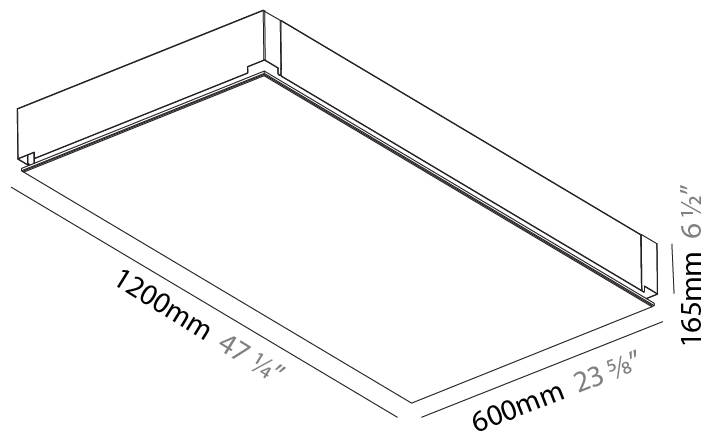

GENERAL

Series: Pi2
Subseries: Pi2 Whiteline
Brand: Prolicht
Division: Architectural
Mounting Type: Trimless
Mounting Location: Ceiling
Subcategory: Ambient

PHYSICAL

Shape: Rectangle
Length (mm): 1200
Length (in): 47 1/4
Width (mm): 600
Width (in): 23 5/8
Depth (mm): 165
Depth (in): 6 1/2
Ceiling Thickness (mm): 10 / 12.5 / 15 / 25 / 30
Ceiling Thickness (in): 3/8 or 1/2 or 9/16 or 1 or 1 3/16
Min. Recessing Depth (mm): 180
Min. Recessing Depth (in): 7 1/16
Light Distribution: Direct
Weight (kg): 22.217
Weight (lbs): 48.88
Diffuser: PMMA - Opal
Fixture Material: Extruded Aluminum / Steel
Cut-out Measurements: 1235mm / 48 5/8" x 635mm / 25"
Upon Request: Unique Sizes Unique Ceiling Thickness Unique Mounting Depth Spot Inserts

OPTICAL

RATINGS AND CERTIFICATIONS

Certified By: Certified for North American Standards
IP rating: IP20

180mm
7 1/16"

1235mm x 635mm
48 5/8" x 25"

10 | 12 1/2 | 15 | 25 | 30mm
3/8" | 1/2" | 9/16" | 1" | 1 3/16"